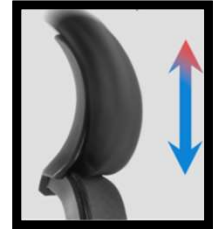

Model No. AC-199
Rs. 10900/-